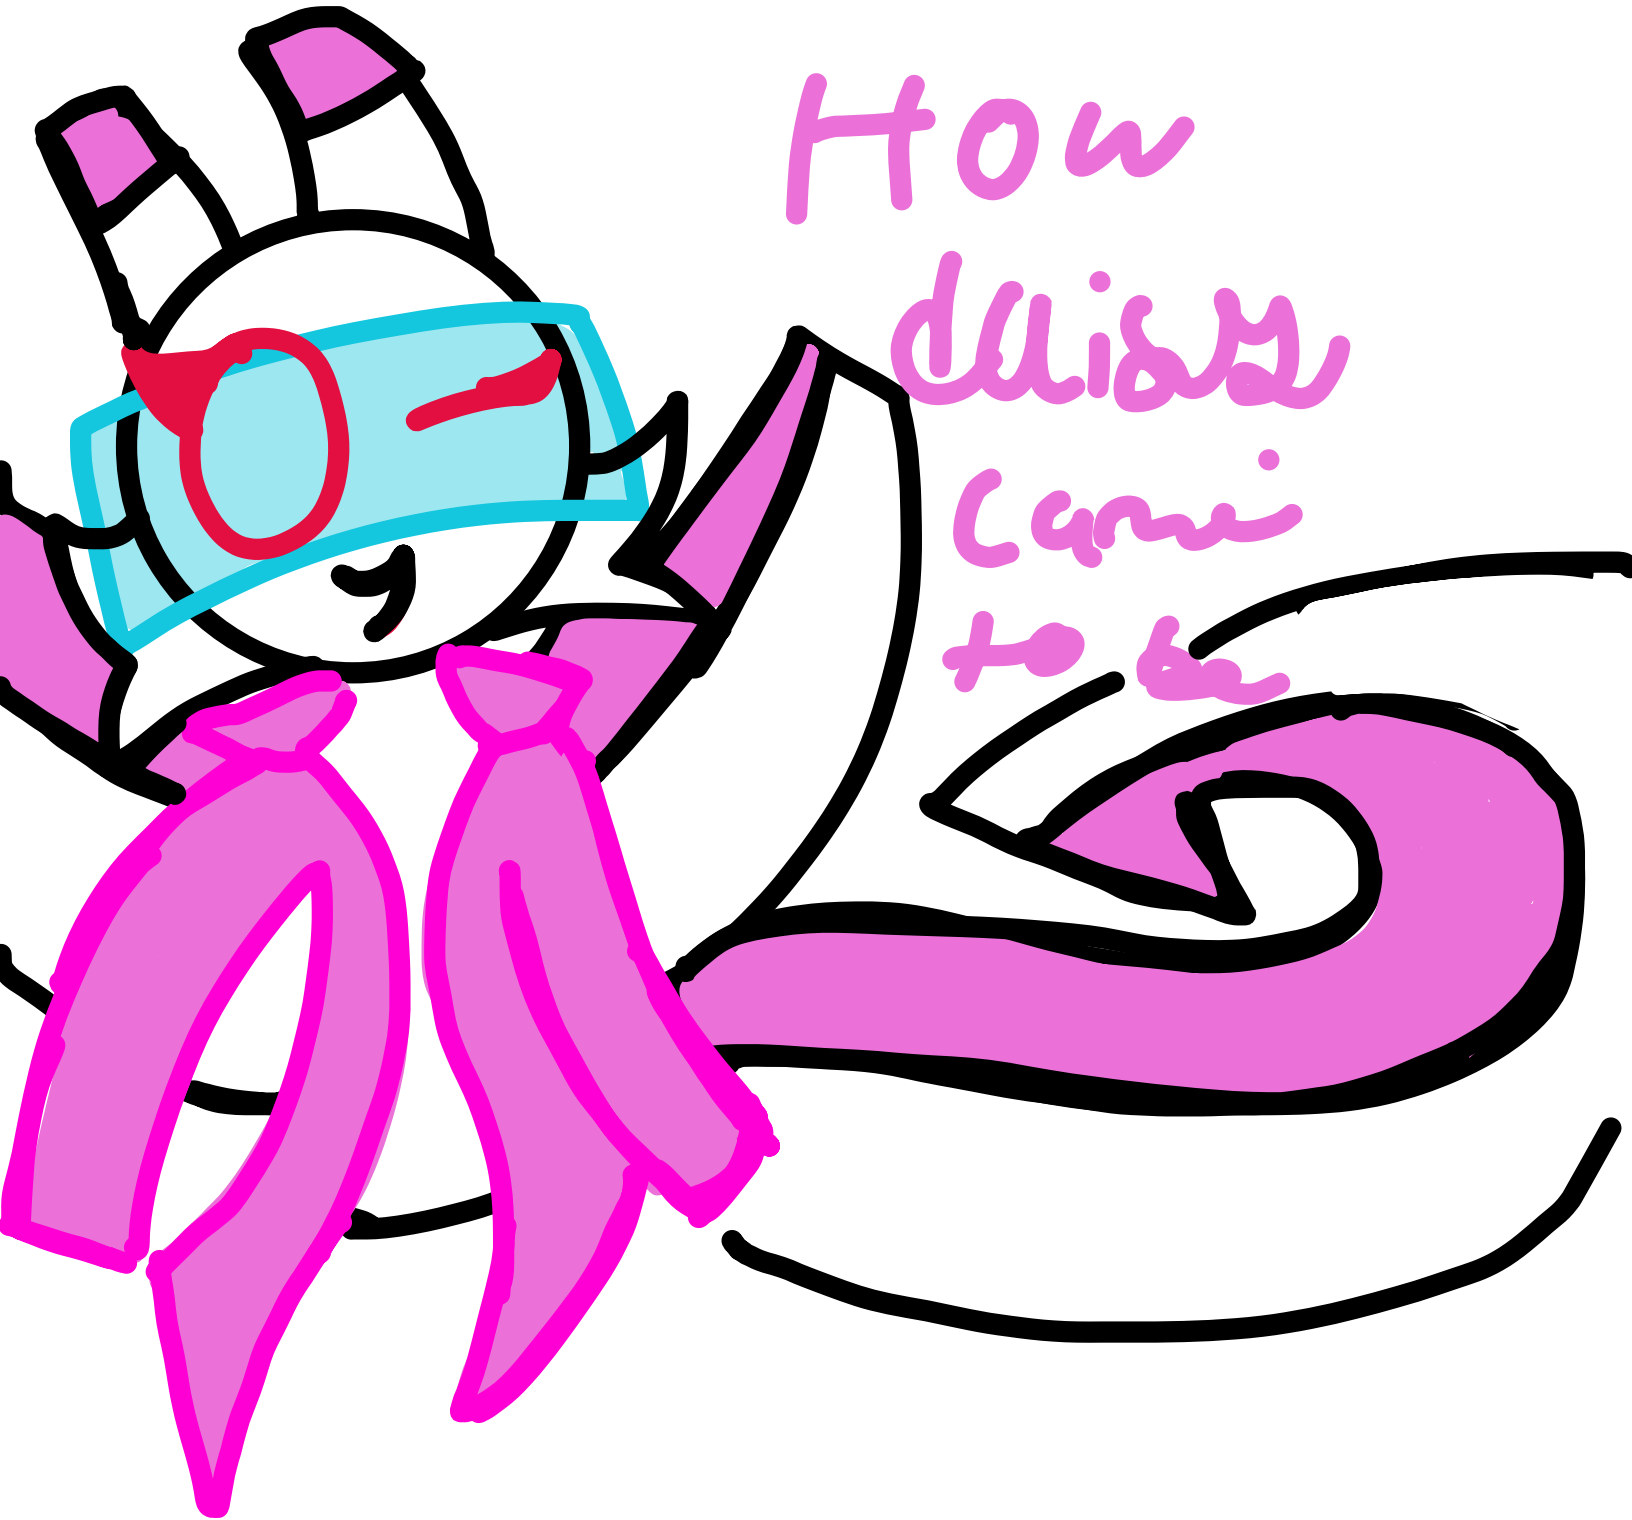

How
zebras
came to
be

I actually made zephyr by complete accident I was just drawing circles one day then I remembered tails from sonic the hedgehog so I tried making him look like tails. But I wanted to make my own tails from an alternate reality he was supposed to be older and edgier but I got rid of that idea except the design I loved it to much and so I turned him into his own character:3 now he's gone through a couple of redesigns but the one on top is his official design.

And ever since then zephyr has been my main OC:3

How
dishes
can
to be

Daisy is one of my oldest and most used Oc I have. I created her when I found out I was a furry and I went onto YouTube about furies and found a furry species called airplane dragons:3 so I decided to draw her.

How
Rose &
Kira

Kira/rose are based off of Seele
from honkai impact 3rd:3

And one day I ask you guys what
should be a base for a new Oc and
someone said a blue dragon so I
started working on it and Kira was
made now here's where Seele
played a part of this.

I later came up with an idea of an
evil spirit or alter ego being in the
same body making this technically
two characters in one:3

Sorry for bad drawing